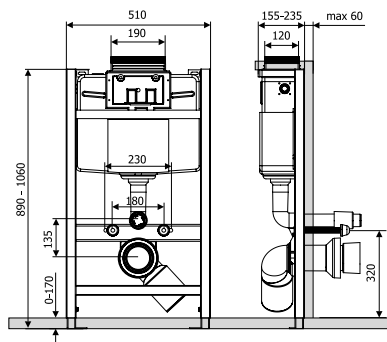

PRE-WALL INSTALLATION SYSTEMS • РАМЫ ДЛЯ СКРЫТОЙ УСТАНОВКИ

Pre-wall installation systems KK-POL have taken Polish market by storm. The key to its success lies in the fact that KK-POL brand offers functionality and the highest quality at competitive prices. Continuous brand expansion allows us to offer our customers seven models of pre-wall installation systems for WC as well as bidet installation frames, urinal installation frames and basin installation frames, and accessories.

KK-POL PROFESSIONAL WOLNOSTOJĄCY

350/ZPW/428-00-00 (ZSP/M428/0.1/K)

KK-POL PROFESSIONAL FREESTANDING

СВОБОДНОСТОЯЩАЯ РАМА KK-POL PROFESSIONAL

KK-POL PROFESSIONAL DO ZABUDOWY NISKIEJ

KK-POL PROFESSIONAL LOW HIGH

РАМА ДЛЯ НИЗКОЙ УСТАНОВКИ KK-POL PROFESSIONAL

350/ZPW/511-00-00 (ZSP/M430/0.1/K)

KK-POL PROFESSIONAL DO ZABUDOWY CIĘŻKIEJ

KK-POL PROFESSIONAL FOR BUILDING INTO SOLID WALL

РАМА ДЛЯ „ТЯЖЕЛОЙ” УСТАНОВКИ KK-POL PROFESSIONAL

350/ZPW/426-00-00 (ZSP/M429/0.1/K)

Рамы для скрытой установки марки KK-POL напролом ворвались на польский рынок. Своим успехом они обязаны надежности, функциональности и доступной цене. Благодаря постоянному развитию марки KK-POL сегодня мы предлагаем на выбор семь моделей рам для скрытой установки в туалете, а также для умывальника, биде, писсуара и крепления поручней.