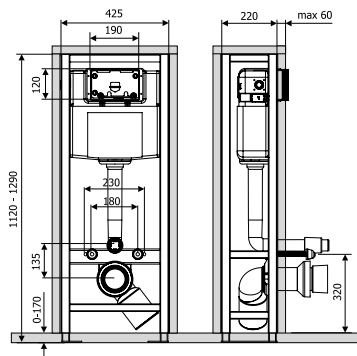

PRE-WALL INSTALLATION SYSTEMS • РАМЫ ДЛЯ СКРЫТОЙ УСТАНОВКИ

Pre-wall installation systems KK-POL have taken Polish market by storm. The key to its success lies in the fact that KK-POL brand offers functionality and the highest quality at competitive prices. Continuous brand expansion allows us to offer our customers seven models of pre-wall installation systems for WC as well as bidet installation frames, urinal installation frames and basin installation frames, and accessories.

KK-POL PROFESSIONAL WOLNOSTOJĄCY

350/ZPW/428-00-00 (ZSP/M428/0.1/K)

KK-POL PROFESSIONAL FREESTANDING

СВОБОДНОСТОЯЩАЯ РАМА KK-POL PROFESSIONAL

KK-POL PROFESSIONAL DO ZABUDOWY NISKIEJ

KK-POL PROFESSIONAL LOW HIGH

РАМА ДЛЯ НИЗКОЙ УСТАНОВКИ KK-POL PROFESSIONAL

350/ZPW/511-00-00 (ZSP/M430/0.1/K)

KK-POL PROFESSIONAL DO ZABUDOWY CIĘŻKIEJ

KK-POL PROFESSIONAL FOR BUILDING INTO SOLID WALL

РАМА ДЛЯ „ТЯЖЕЛОЙ” УСТАНОВКИ KK-POL PROFESSIONAL

350/ZPW/426-00-00 (ZSP/M429/0.1/K)

Рамы для скрытой установки марки KK-POL напролом ворвались на польский рынок. Своим успехом они обязаны надежности, функциональности и доступной цене. Благодаря постоянному развитию марки KK-POL сегодня мы предлагаем на выбор семь моделей рам для скрытой установки в туалете, а также для умывальника, биде, писсуара и крепления поручней.