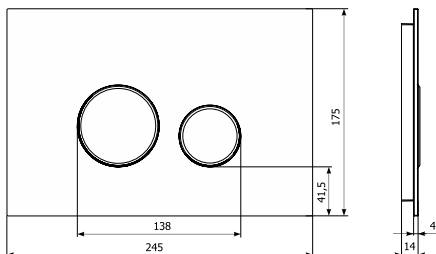

LAPIS GRANDE V1 ORBIS

- Płytki ze spiekanego kwarcu
- Montaż SLIM lub standardowy
- Obwódka przycisków w kolorze chrom połysk

- Flush plates made of sintered quartz
- Standard or SLIM mounting
- Chrome button ring (shiny)

- Рамки из спеченного кварца
- Монтаж SLIM или стандартный
- Хромированная кайма кнопок (глянец)