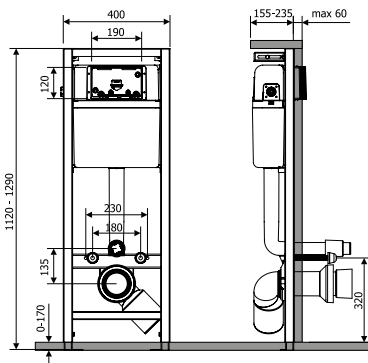

350/ZPW/425-00-S0 (ZSP/M425/0/K)

**KK-POL
STANDARD**