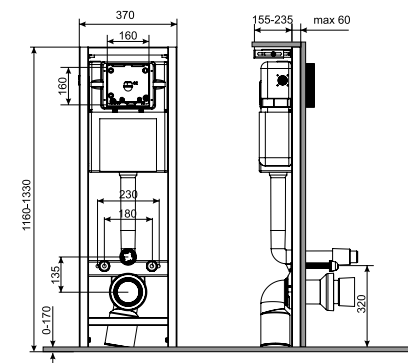

PRE-WALL INSTALLATION SYSTEMS • РАМЫ ДЛЯ СКРЫТОЙ УСТАНОВКИ

Pre-wall installation systems KK-POL have taken Polish market by storm. The key to its success lies in the fact that KK-POL brand offers functionality and the highest quality at competitive prices. Continuous brand expansion allows us to offer our customers seven models of pre-wall installation systems for WC as well as bidet installation frames, urinal installation frames and basin installation frames, and accessories.